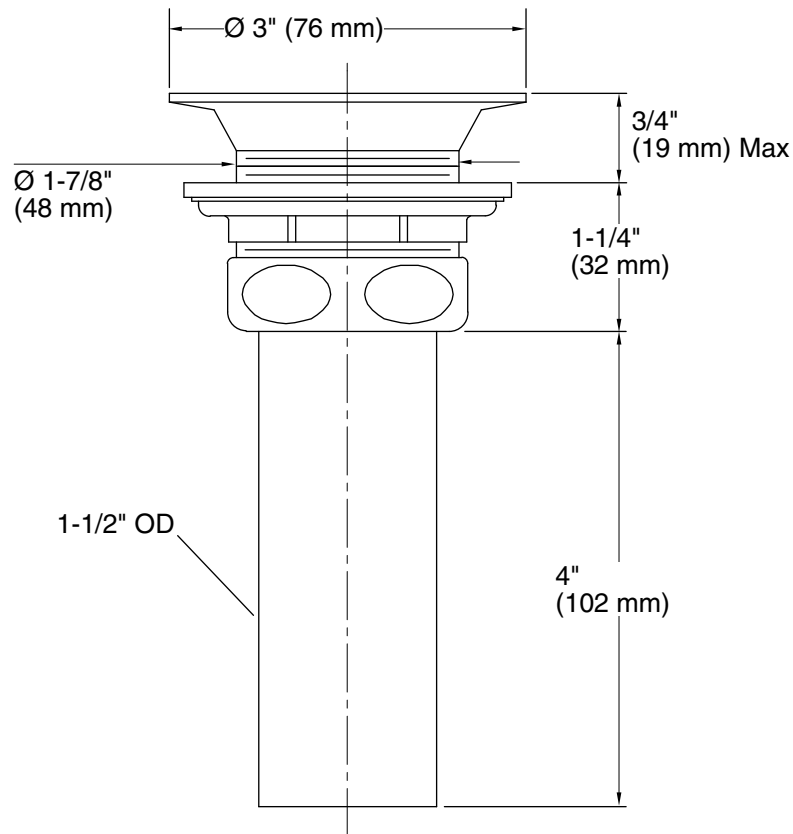

Features

- For sinks with 2" (51 mm) outlets.
- Removable perforated strainer.
- Includes 1-1/2" (38 mm) x 4" (102 mm) tailpiece.

Material

- Solid-brass construction for durability and reliability.

Recommended Products/Accessories

Color tiles intended for reference only.

Color	Code	Description
	CP	Polished Chrome

Technical Information

All product dimensions are nominal.

Notes

Install this product according to the installation guide.